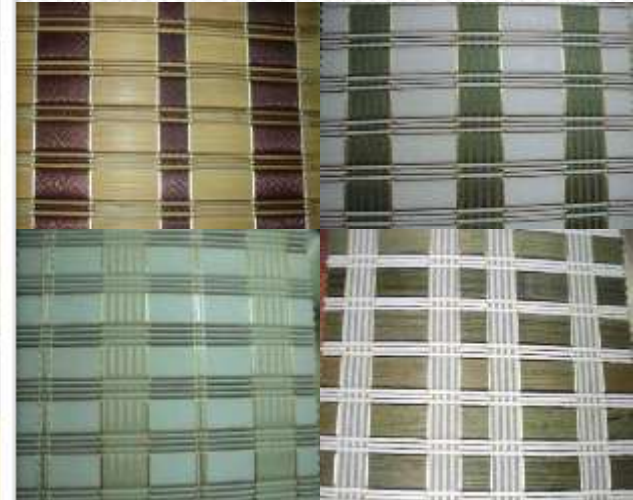

Imported Bamboo Blinds

Few shades:-