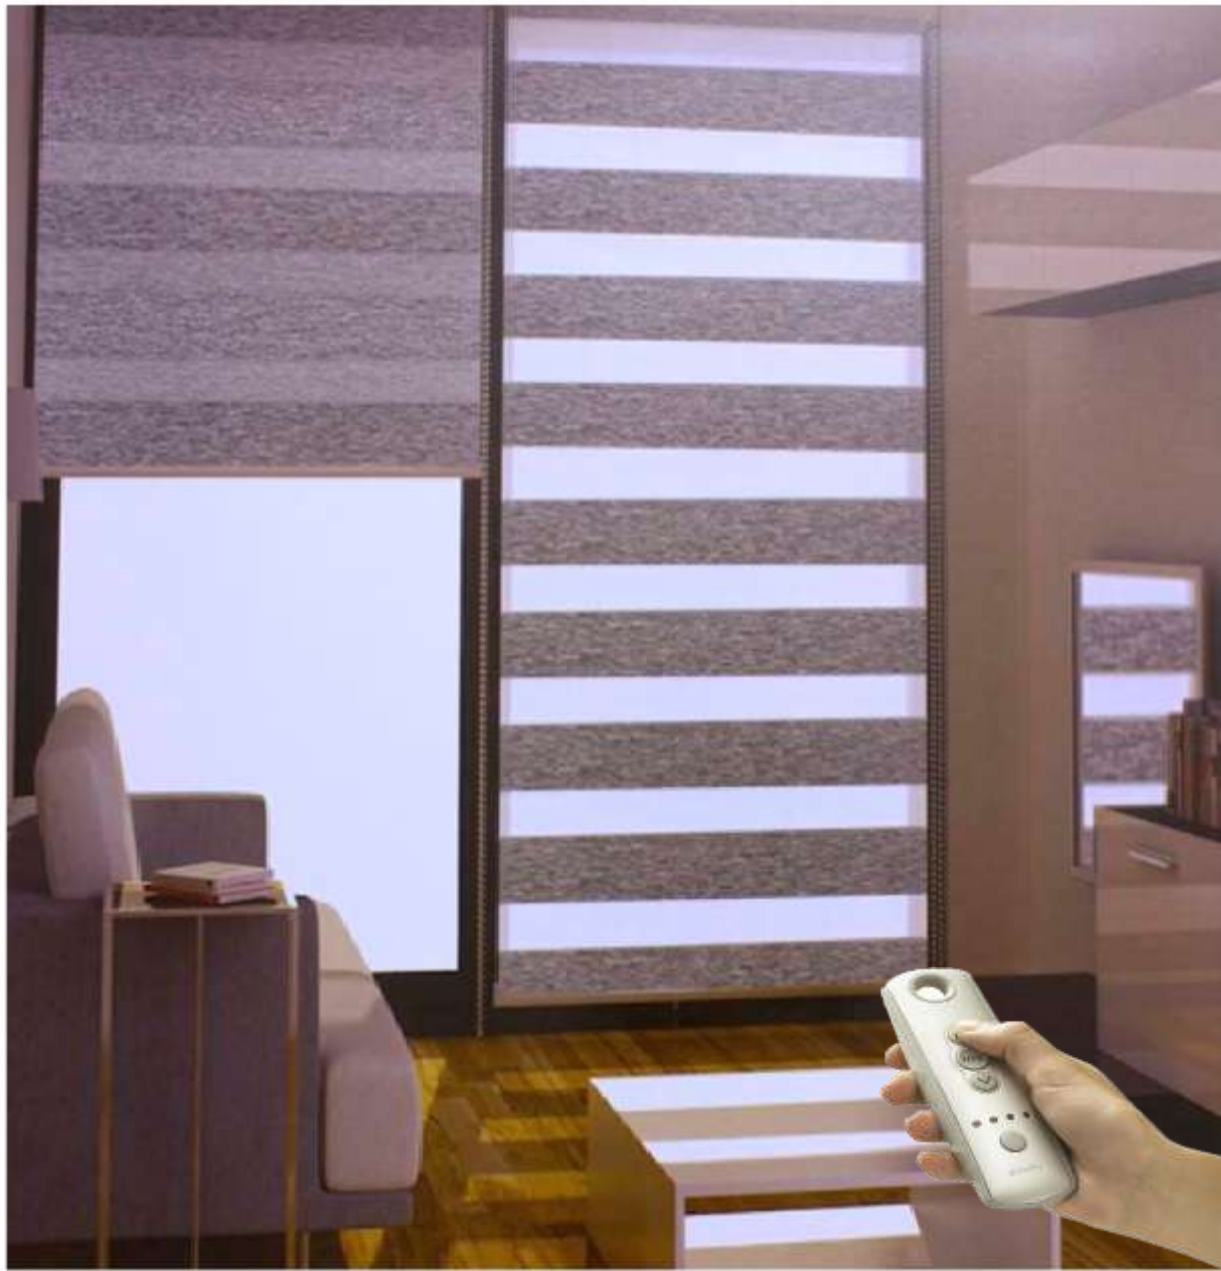

Zebra Blinds

Ultimate in look & Operation

Provides much needed privacy and an elegant means to control light in your home and Zebra Blinds will reduce the sunlight entering the room which can damage furnishings. which does not allow entry of moisture and dust in the room.

Give lots of options as to positioning – half open/ half closed etc.

Due to their design and patterns, these Zebra Blinds are easy to clean.

Simple, easy to use and can be operated manually or by touch of remote.